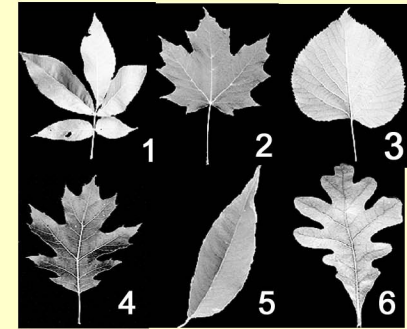

Shagbark Nature Trail

West

Prospect Point Rd.

Nigh Rd.

Seeds

1. Acorn
2. Walnut
3. Maple Key
4. Shagbark Hickory Nut

Trails

Leaf Scavenger Hunt

1. Shagbark Hickory
2. Sugar Maple
3. Basswood
4. Northern Red Oak
5. Black Cherry
6. White Oak

Fall Plants

1. Purple Aster sp.
2. Yellow Goldenrod sp.
3. White Aster sp.

sp. means a species of flower

North